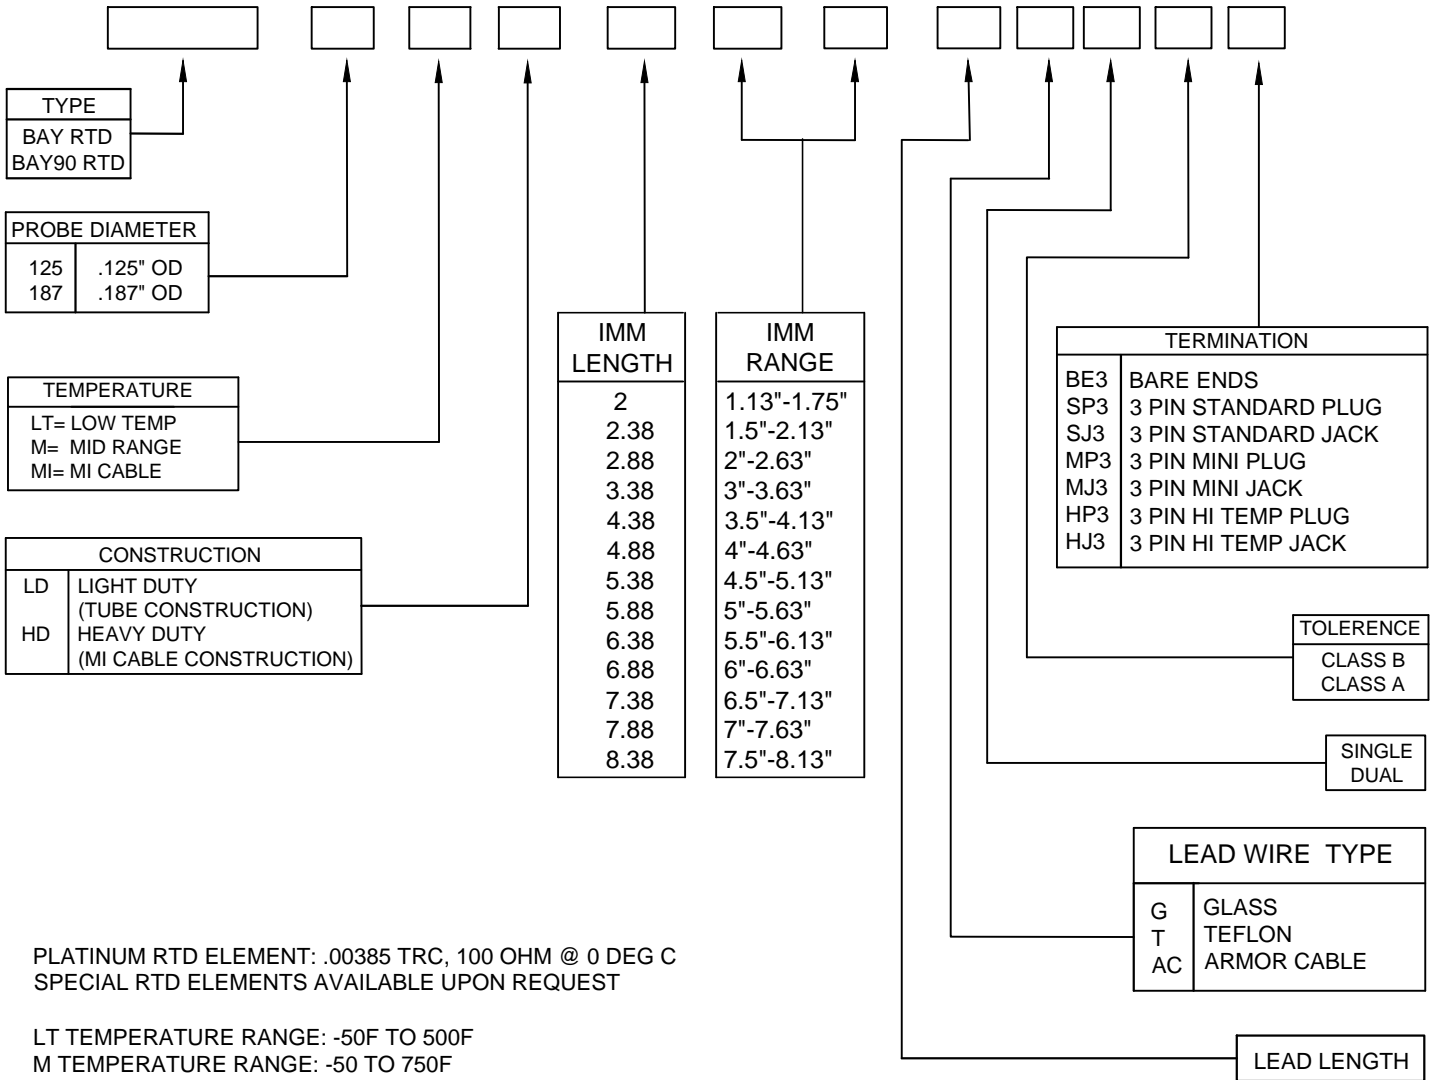

BAYONET RTD

EXAMPLE ORDERING CODE:

BAY RTD - 187 - LT - LD - 2.38 - 1.5 - 2.13 - 24 - T - S - B - BE

PLATINUM RTD ELEMENT: .00385 TRC, 100 OHM @ 0 DEG C
SPECIAL RTD ELEMENTS AVAILABLE UPON REQUEST

LT TEMPERATURE RANGE: -50F TO 500F
M TEMPERATURE RANGE: -50 TO 750F
MI TEMPERATURE RANGE: -290 TO 930F
HT TEMPERATURE RANGE: -290 TO 1,200F

2 WIRE AND 4 WIRE RTD'S ARE
AVAILABLE UPON REQUEST