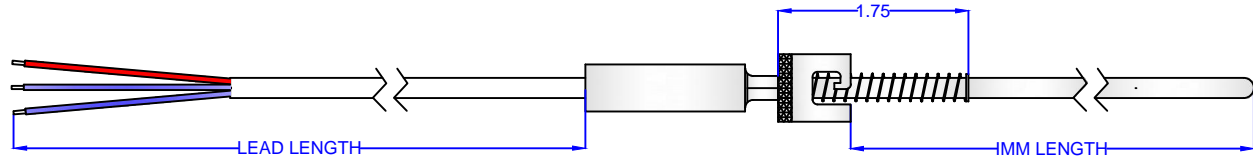

BAYONET RTD

EXAMPLE ORDERING CODE:

BAY RTD - 187 - LT - LD - 2.38 - 1.5 - 2.13 - 24 - T - S - B - BE

PLATINUM RTD ELEMENT: .00385 TRC, 100 OHM @ 0 DEG C
SPECIAL RTD ELEMENTS AVAILABLE UPON REQUEST

LT TEMPERATURE RANGE: -50F TO 500F
M TEMPERATURE RANGE: -50 TO 750F
MI TEMPERATURE RANGE: -290 TO 930F
HT TEMPERATURE RANGE: -290 TO 1,200F

2 WIRE AND 4 WIRE RTD'S ARE
AVAILABLE UPON REQUEST